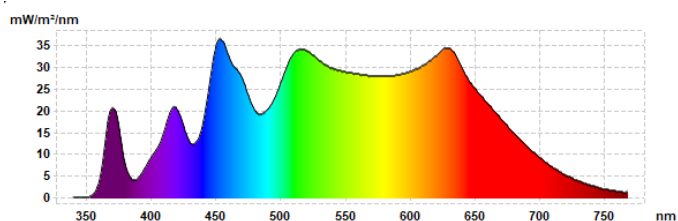

TECHNICAL DATA

Electric data

Maximum electric power	180 W
Operating voltage	230 V / 110 V*
Tension frequency	50 / 60 Hz
Connection cable	power cable, angle plug type 303 to IEC socket type 601 / <i>NEMA 5-15P Male*</i>
Maximum continuous current (continuous operation)	0,8 A / 1.6 A*
Operating mode	Continuous operation
Expected lifetime (continuous operation)	>50.000 h

Photometric data and colorimetric characteristics

Illuminant types	CIE D50 (5000 K) , CIE D65 (6500 K), UV-ONLY (UV-A)
Ra (Color Rendering Index) $\varnothing$	>95
Metamerism Index (visible range)	<1
Metamerism Index (UV-range)	<1,5
Chromaticity error	<0,002
Chromaticity coordinate (10°)	D50: x=0,3478 y=0,3595; D65: x=0,3138 y=0,3309
Dominant wavelength UV-ONLY	365 nm
Radiant power UV-ONLY	12 W
Risk assessment according to DIN-EN-62471	D65+UV / D50+UV: RG0 UV-ONLY: RG1

Mechanical data

Illumination area (WxD)	100 x 70 cm / $39 \frac{3}{8}'' \times 27 \frac{1}{2}''^*$
Outside dimensions (WxHxD)	133,5 x 11,5 x 39 cm / $52 \frac{1}{2}'' \times 4 \frac{1}{2}'' \times 15 \frac{3}{8}''^*$
Product weight	18 kg / 39,7 lbs
Shipping weight	39 kg / 85,9 lbs
Housing	Anodized aluminium
Lens	special prismatic lens , UV-transmissive
Protection class	IP 52
Permitted ambient temperature	$0^{\circ}\text{C} \leq X \leq 40^{\circ}\text{C}$ / $32^{\circ}\text{F} \leq X \leq 104^{\circ}\text{F}$

Spectrum DLS moduLight D50