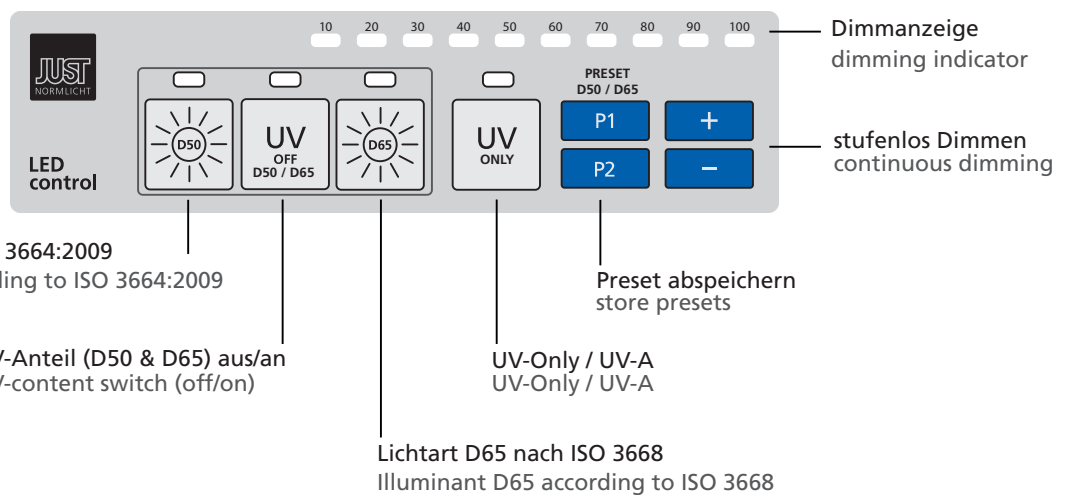

DLS moduLight | 2-1200

LED-based color proofing light D50, D65 and UV-A

- LED-based color proofing light with two modules
- including wire for suspension from the ceiling
- Item-No.: 201291 / 201361*

LED-CONTROL

- easy and intuitive operation
- supports simultaneous control of several luminaires (Main / Extension)
- also available as external control (optional) (Item-No. 202073)

DIMENSIONS

*Item-No. / Data for US version of the product
 Subject to change.

Photometric data and colorimetric characteristics

Illuminant types	CIE D50 (5000 K) , CIE D65 (6500 K), UV-ONLY (UV-A)
Ra (Color Rendering Index) \varnothing	>95
Metamerism Index (visible range)	<1
Metamerism Index (UV-range)	<1,5
Chromaticity error	<0,002
Chromaticity coordinate (10°)	D50: x=0,3478 y=0,3595; D65: x=0,3138 y=0,3309
Dominant wavelength UV-ONLY	365 nm
Radiant power UV-ONLY	12 W
Risk assessment according to DIN-EN-62471	D65+UV / D50+UV: RG0 UV-ONLY: RG1

Mechanical data

Illumination area (WxD)	100 x 70 cm / $39 \frac{3}{8}'' \times 27 \frac{1}{2}''^*$
Outside dimensions (WxHxD)	133,5 x 11,5 x 39 cm / $52 \frac{1}{2}'' \times 4 \frac{1}{2}'' \times 15 \frac{3}{8}''^*$
Product weight	18 kg / 39,7 lbs
Shipping weight	39 kg / 85,9 lbs
Housing	Anodized aluminium
Lens	special prismatic lens , UV-transmissive
Protection class	IP 52
Permitted ambient temperature	$0^{\circ}\text{C} \leq X \leq 40^{\circ}\text{C}$ / $32^{\circ}\text{F} \leq X \leq 104^{\circ}\text{F}$