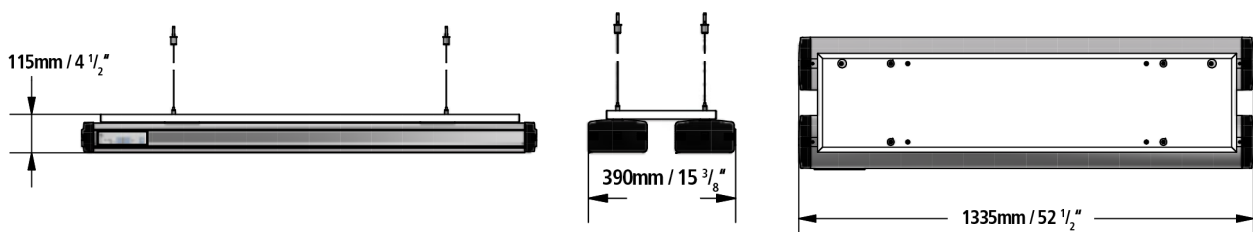

- easy and intuitive operation
- supports simultaneous control of several luminaires (Main / Extension)
- also available as external control (optional) (Item-No. 202073)

DIMENSIONS

*Item-No. / Data for US version of the product
 Subject to change.

TECHNICAL DATA

Electric data

Maximum electric power	180 W
Operating voltage	230 V / 110 V*
Tension frequency	50 / 60 Hz
Connection cable	power cable, angle plug type 303 to IEC socket type 601 / <i>NEMA 5-15P Male*</i>
Maximum continuous current (continuous operation)	0,8 A / 1.6 A*
Operating mode	Continuous operation
Expected lifetime (continuous operation)	>50.000 h

Mechanical data

Illumination area (WxD)	100 x 70 cm / $39 \frac{3}{8}'' \times 27 \frac{1}{2}''^*$
Outside dimensions (WxHxD)	133,5 x 11,5 x 39 cm / $52 \frac{1}{2}'' \times 4 \frac{1}{2}'' \times 15 \frac{3}{8}''^*$
Product weight	18 kg / 39,7 lbs
Shipping weight	39 kg / 85,9 lbs
Housing	Anodized aluminium
Lens	special prismatic lens , UV-transmissive
Protection class	IP 52
Permitted ambient temperature	$0^{\circ}\text{C} \leq X \leq 40^{\circ}\text{C}$ / $32^{\circ}\text{F} \leq X \leq 104^{\circ}\text{F}$