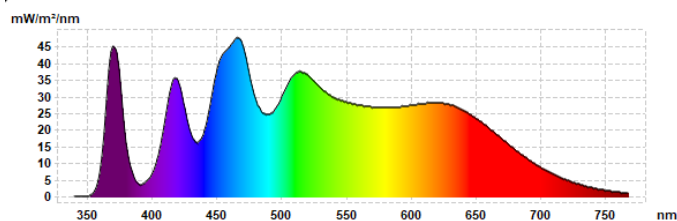

Spectrum DLS moduLight D65