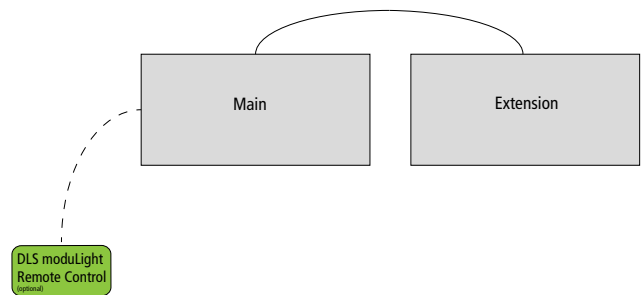

- easy and intuitive operation
- supports simultaneous control of several luminaires (Main / Extension)
- also available as external control (optional) (Item-No. 202073)

DIMENSIONS

*Item-No. / Data for US version of the product
 Subject to change.